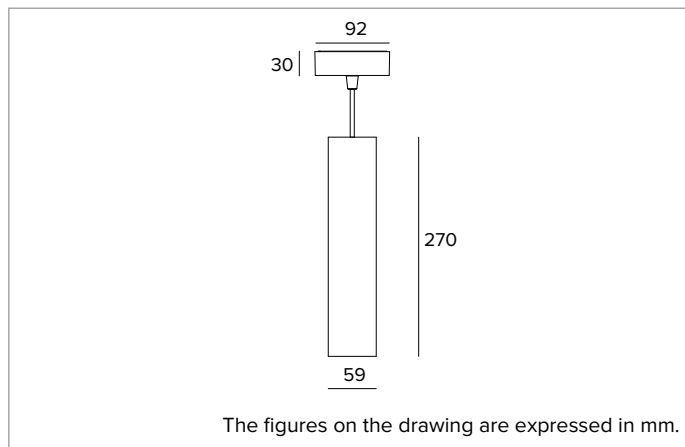

### LED suspension fixture for direct light emission powered by mains voltage

		4000K	H(m)	D(m)	Emax(lx)	
		Ra90		16°		
Fixture Power	10W	1	0.28	7913		
Source Flux	1321lm	2	0.55	1978		
Fixture Flux	970lm	3	0.83	879		
Efficacy	102lm/W	4	1.11	495		
TS1984	Imax=5991cd/klm	Imax	7913cd	5	1.39	317